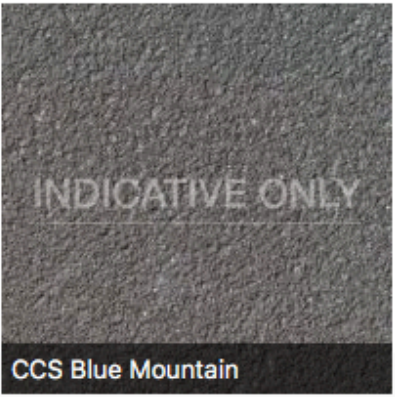

# CONCRETE RESURFACING COLOUR SELECTION

For more information on your Colour Selection, contact Concrete Colour Systems on 1800 077 744 or email [helpline@concretecoloursystems.com.au](mailto:helpline@concretecoloursystems.com.au) for a copy of the CCS True to Life Colour Card.

IMPORTANT NOTE: the colours below are a guide only. Please visit the CCS website [www.concretecoloursystems.com.au](http://www.concretecoloursystems.com.au) for important information on Colour matching.

The swatches display a fine grain finish.

# TEXTURE SELECTION

Fine Grain

Grecian Speckle

Combo Fleck