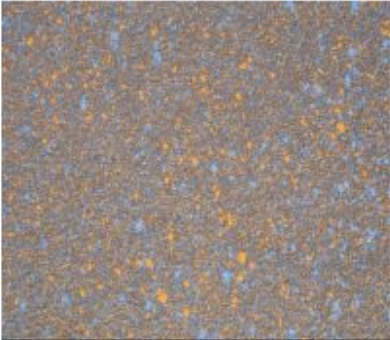

The swatches display a fine grain finish.

# TEXTURE SELECTION

Fine Grain

Grecian Speckle

Combo Fleck