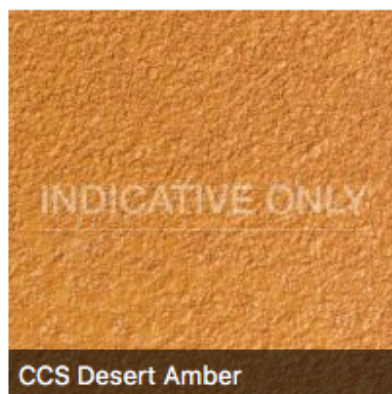

# CONCRETE RESURFACING COLOUR SELECTION

For more information on your Colour Selection, contact Concrete Colour Systems on 1800 077 744 or email [helpline@concretecoloursystems.com.au](mailto:helpline@concretecoloursystems.com.au) for a copy of the CCS True to Life Colour Card.

The swatches display a fine grain finish.