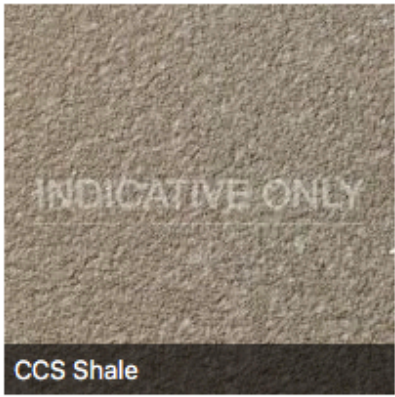

# CONCRETE RESURFACING COLOUR SELECTION

For more information on your Colour Selection, contact Concrete Colour Systems on 1800 077 744 or email [helpline@concretecoloursystems.com.au](mailto:helpline@concretecoloursystems.com.au) for a copy of the CCS True to Life Colour Card.

IMPORTANT NOTE: the colours below are a guide only. Please visit the CCS website [www.concretecoloursystems.com.au](http://www.concretecoloursystems.com.au) for important information on Colour matching.

The swatches display a fine grain finish.