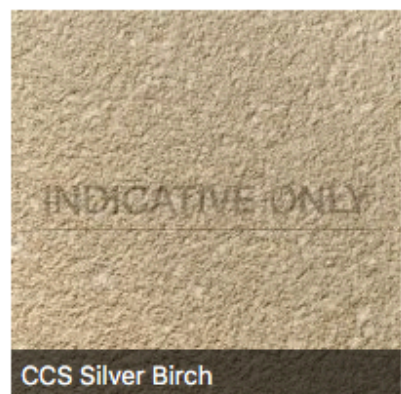

# CONCRETE RESURFACING COLOUR SELECTION

For more information on your Colour Selection, contact Concrete Colour Systems on 1800 077 744 or email [helpline@concretecoloursystems.com.au](mailto:helpline@concretecoloursystems.com.au) for a copy of the CCS True to Life Colour Card.

IMPORTANT NOTE: the colours below are a guide only. Please visit the CCS website [www.concretecoloursystems.com.au](http://www.concretecoloursystems.com.au) for important information on Colour matching.

The swatches display a fine grain finish.