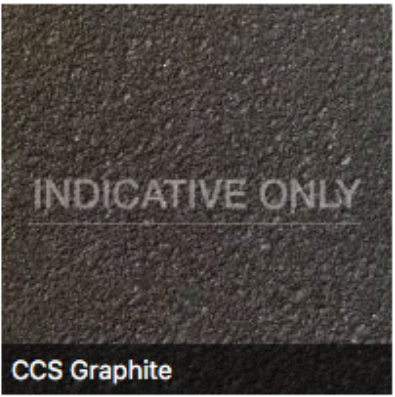

# CONCRETE RESURFACING COLOUR SELECTION

For more information on your Colour Selection, contact Concrete Colour Systems on 1800 077 744 or email [helpline@concretecoloursystems.com.au](mailto:helpline@concretecoloursystems.com.au) for a copy of the CCS True to Life Colour Card.

The swatches display a fine grain finish.