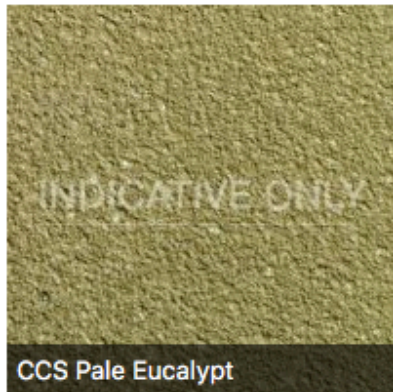

# CONCRETE RESURFACING COLOUR SELECTION

For more information on your Colour Selection, contact Concrete Colour Systems on 1800 077 744 or email [helpline@concretecoloursystems.com.au](mailto:helpline@concretecoloursystems.com.au) for a copy of the CCS True to Life Colour Card.

IMPORTANT NOTE: the colours below are a guide only. Please visit the CCS website [www.concretecoloursystems.com.au](http://www.concretecoloursystems.com.au) for important information on Colour matching.

The swatches display a fine grain finish.

# TEXTURE SELECTION

Fine Grain

Grecian Speckle

Combo Fleck