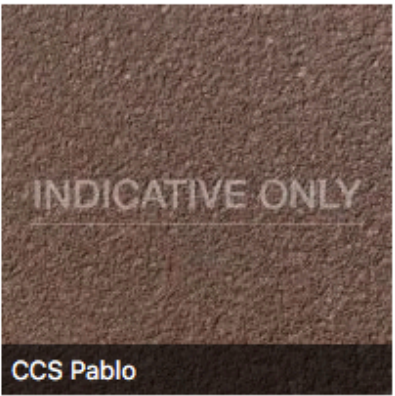

# CONCRETE RESURFACING COLOUR SELECTION

For more information on your Colour Selection, contact Concrete Colour Systems on 1800 077 744 or email [helpline@concretecoloursystems.com.au](mailto:helpline@concretecoloursystems.com.au) for a copy of the CCS True to Life Colour Card.

IMPORTANT NOTE: the colours below are a guide only. Please visit the CCS website [www.concretecoloursystems.com.au](http://www.concretecoloursystems.com.au) for important information on Colour matching.

The swatches display a fine grain finish.

# TEXTURE SELECTION

Fine Grain

Grecian Speckle

Combo Fleck