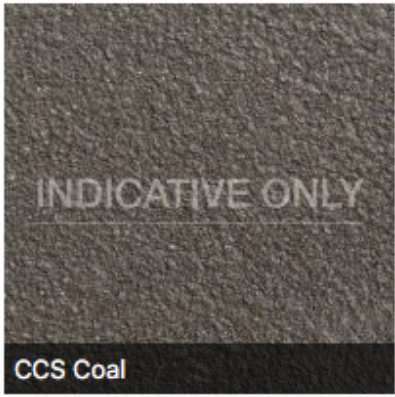

# CONCRETE RESURFACING COLOUR SELECTION

For more information on your Colour Selection, contact Concrete Colour Systems on 1800 077 744 or email [helpline@concretecoloursystems.com.au](mailto:helpline@concretecoloursystems.com.au) for a copy of the CCS True to Life Colour Card.

IMPORTANT NOTE: the colours below are a guide only. Please visit the CCS website [www.concretecoloursystems.com.au](http://www.concretecoloursystems.com.au) for important information on Colour matching.

The swatches display a fine grain finish.