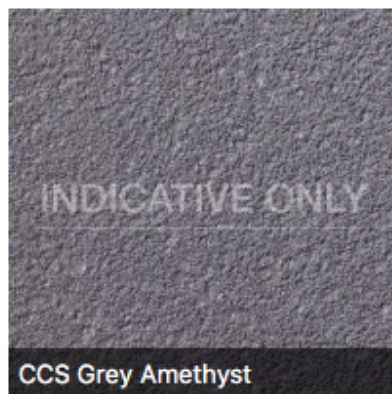

# CONCRETE RESURFACING COLOUR SELECTION

For more information on your Colour Selection, contact Concrete Colour Systems on 1800 077 744 or email [helpline@concretecoloursystems.com.au](mailto:helpline@concretecoloursystems.com.au) for a copy of the CCS True to Life Colour Card.

The swatches display a fine grain finish.